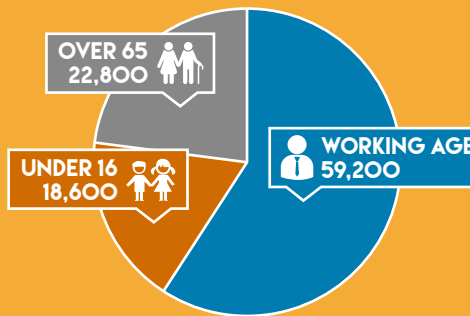

ALL-CLEAN SUPPORT SERVICES LTD

NHS

BROMSGROVE KEY INFO

TOTAL POPULATION: 100,600

♀ (51.0%) 51,300 49,300 (49.0%) ♂

Ethnic Group	Percentage
WHITE	95.8%
MIXED/MULTIPLE ETHNIC GROUPS	1.5%
ASIAN / BRITISH ASIAN	2.1%
BLACK / BLACK BRITISH	0.5%
OTHER	0.1%